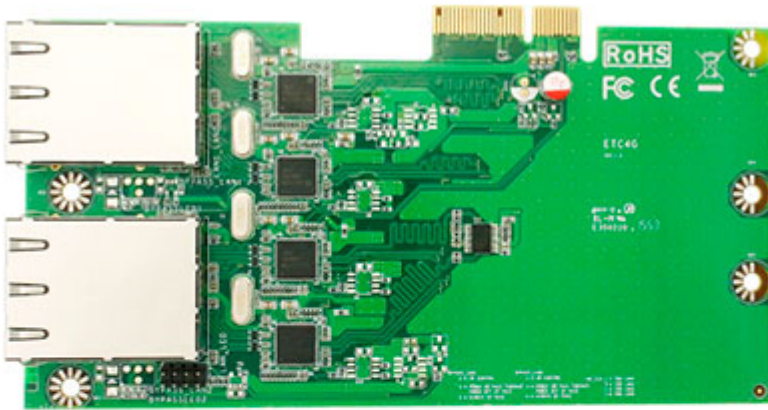

89.95 EUR
incl. 19% VAT, plus [shipping](#)

Dimension

170 * 81.9 mm

Chipset

Intel i211AT GbE LAN

Feature

1. 4 * Intel GbE LAN
2. LAN1/LAN2 & LAN3/LAN4 supports 2 pairs of Bypass LAN function.
3. Support Wake on LAN S1/S3/S4/S5 mode

Interface

PCIe x 4, 2.0 (5GT/s) rate

Application

1. VPN
2. UTM
3. Network bandwidth controller
4. Mail spam
5. Virus spam

[Ethernet Ports for NF592-Q170](#)